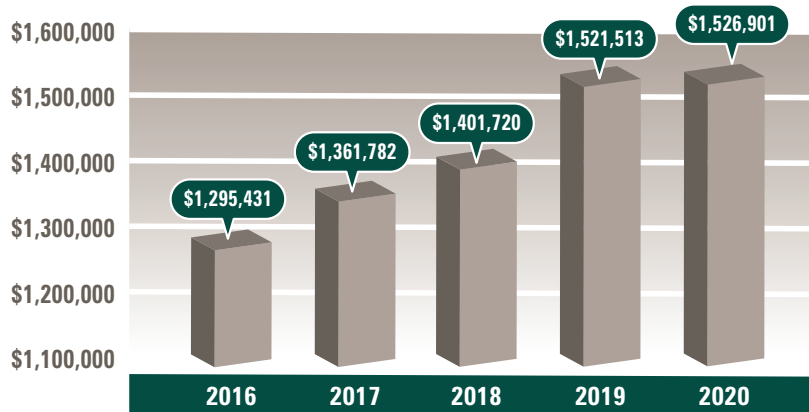

BEMIDJI STATE UNIVERSITY
ALUMNI & FOUNDATION

BSU Alumni & Foundation
1500 Birchmont Dr. NE #17
Bemidji, MN 56601

(888) 234-5718
(218) 755-3989
foundation@bemidjistate.edu
www.bsualumni.org

-  Bemidji State Alumni & Foundation
-  @BemidjiStAlumni
-  @BemidjiStateAlumni

JULY 1, 2019 - JUNE 30, 2020

BSU ANNUAL REPORT FY20

FUNDRAISING TOTALS

QUICK FACTS

- Fundraising totaled \$1,526,901
- 2,758 total donors
- 563 first-time donors
- Received gifts from 48 states
- States with most BSU donors
 - Minnesota
 - North Dakota
 - Wisconsin
 - California
 - Illinois