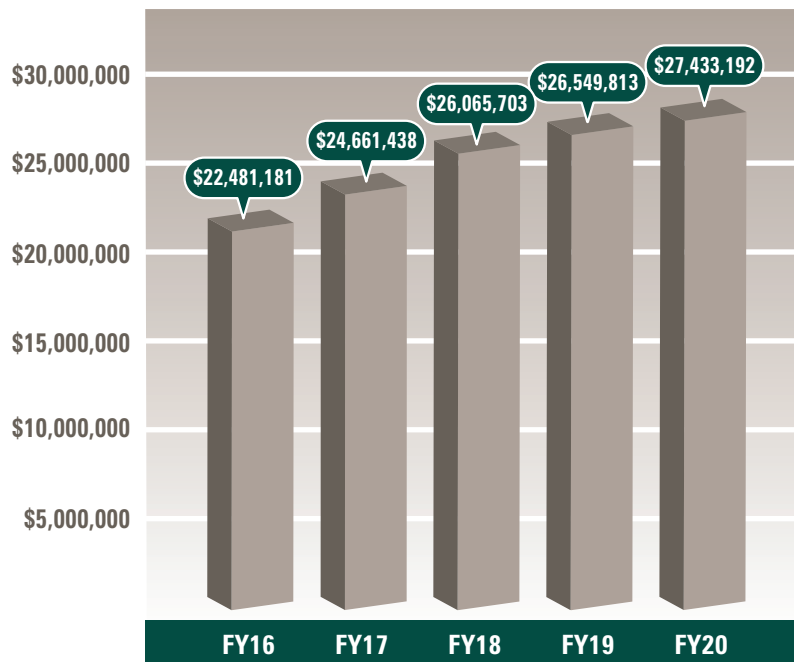

JULY 1, 2019 - JUNE 30, 2020

BSU ANNUAL REPORT FY20

FUNDRAISING TOTALS

QUICK FACTS

- Fundraising totaled \$1,526,901
- 2,758 total donors
- 563 first-time donors
- Received gifts from 48 states
- States with most BSU donors
 - Minnesota
 - North Dakota
 - Wisconsin
 - California
 - Illinois

BSU ENDOWMENT PROGRESS

ENDOWMENT IMPACT

Annual payout of support (in millions)

FY16	\$0.95
FY17	\$1.01
FY18	\$1.04
FY19	\$1.06
FY20	\$1.09
5-Year Total	\$5.15